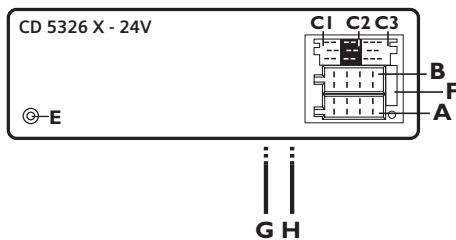

RDS Tuner & CD/MP3/WMA Player

CD 5326 X - 24V

Technical Information